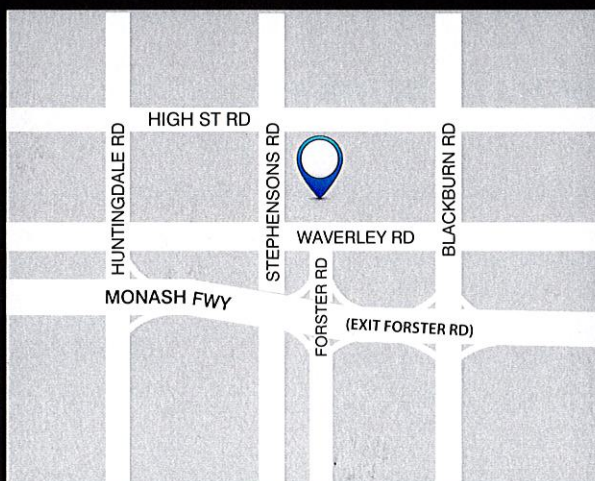

**EXTENDED TRADING HOURS - MONDAY NOVEMBER 18th, 2019 to
SATURDAY, MARCH 7th, 2020.**

Mon to Fri: 9:00am - 5:00pm
Sat: 9:00am - 4:00pm

SHOP
ONLINE

RETAIL
STORE

FLEXIBLE
EXCHANGE
OPTIONS

LAYBY
AVAILABLE
ASK IN
STORE ***

*** No new lay-bys in January, Lay-bys require a 20% deposit, Lay-bys available in-store only. Extended lay-by for 'Back to School 2020' must be placed between Mon 4th Nov and Fri 20th Dec 2020. Lay-bys must be paid for and picked-up by Fri 24th Jan 2020.

** Store trading hours are subject to change, please refer to psw.com.au for all store trading hours, holiday trading and public holiday information, or call the customer service team on (03) 9768 0333.

* School Price Lists are subject to change throughout the year.